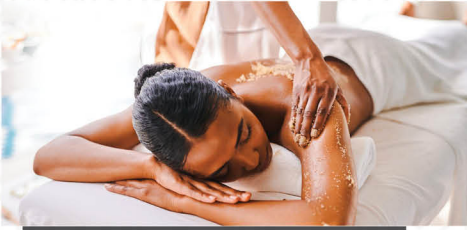

PACKAGES

SERENITY DEAL – Ksh.12,300/=

Coffee polish, one hour massage, steam bath.