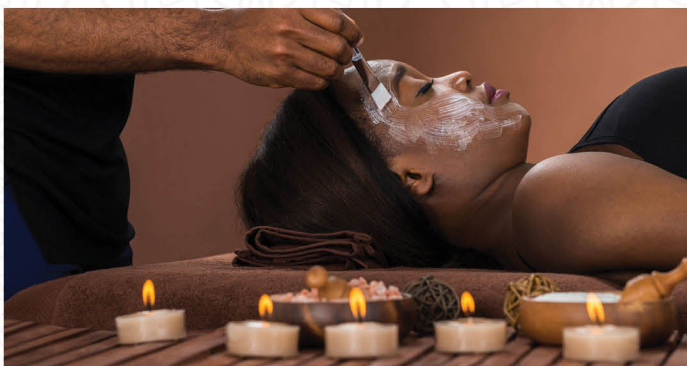

SIGNATURE EXPERIENCES

MWARUBAINI STICK MASSAGE

Ksh.7,500 - 75mins

An invigorating massage technique using neem tree sticks to work on deeper tissue. Result is profound relief from muscle tightness and tension.

SKIN CARE

EXPRESS FACIAL

Ksh.5,200 - 30mins

An express touch using botanical skincare products that leaves the skin radiant.

DEEP CLEANSING RESTORATIVE FACIAL

Ksh.6,000 - 60mins

To repair damaged, irritated skin and a mask with curative ingredients.

GENTLEMAN'S FACIAL

Ksh.6,000 - 60mins

Formulated to target male-specific skin needs to purify, hydrate and renew.

ANTI-AGEING FACIAL

Kshs.6,500 - 60mins

To boost skin elasticity and increase collagen synthesis to aid in toning and keep the skin glowing and youthful.